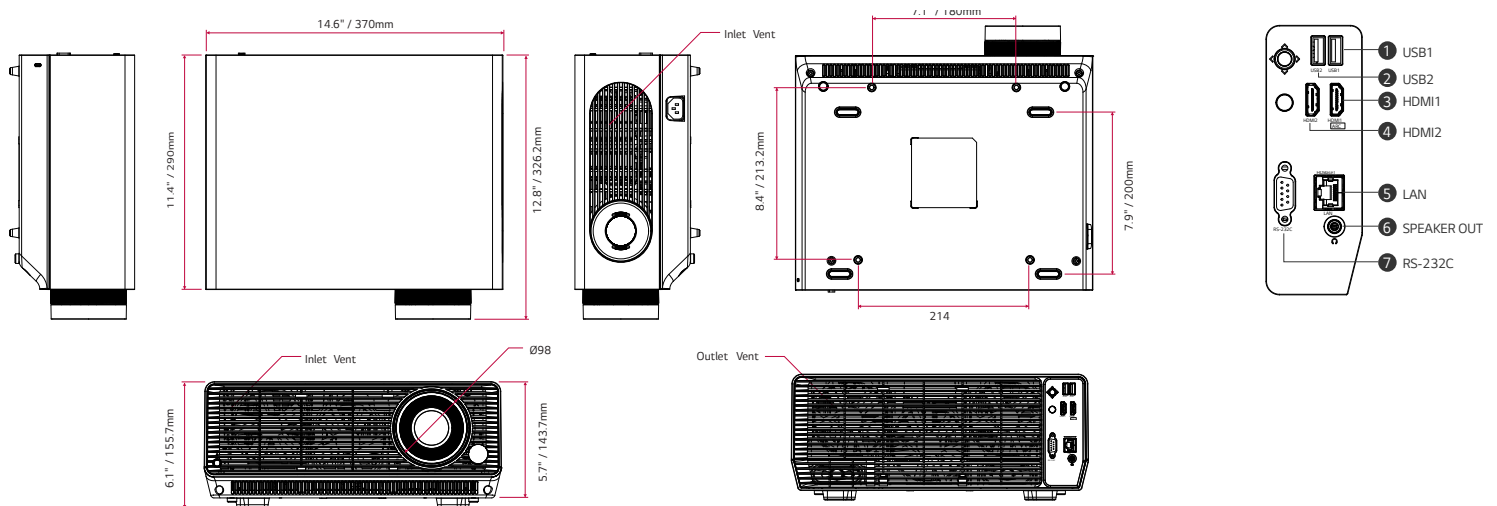

- Superior Detail with sharp 4K UHD resolution (3840 x 2160)
- Installation Flexibility with short 0.94 to 1.14 throw ratio
- Bright Images with 5000 lumens brightness
- Virtually Maintenance-Free Operation with mercury-free laser light source
- Advanced Features and Solution Integration with sophisticated webOS-6.0 signage operating platform

ProBeam BU53RG Laser Projector

PROJECTION SYSTEM	Resolution	4K UHD (3840 x 2160)*	POWER	Electrical	100V - 240V @ 50~60 Hz (PSU Built-in)
	Brightness	5000 ANSI Lumens		Power Consumption	380W
	Aspect Ratio Support	16:6 / 16:9 / 16:10 / 21:9		Standby Power Consumption	Less than 0.5W
	Throw Distance	Short Throw	DIMENSIONS / WEIGHT	Dimensions (W x D x H)	(W x D x H): 14.6 x 11.4 x 6.1 in / 370.8 x 289.6 x 154.9 mm
	Throw Ratio	0.94 - 1.14		Weight	21.4 lbs / 9.7 kg
	Light Source	Laser (Up to 15,000 hours)	Features	Operation System	webOS-Signage 6.0
	Contrast Ratio	3,000,000: 1		Picture-in-Picture	Yes
	Zoom	1.2x		Picture-by-Picture	Yes
	Digital Image Adjustment	Advance Edge Adjustment & Warping (4, 9, 15, 25 pt), Image Rotation (H/V)		LG One:Quick Share	Yes
	Screen Size	40" ~ 300"		Crestron RoomView™	Yes
	Lens Shift	Horiz ± 20% Vert ± 50%		IP Control	Yes
	HDR	Yes		OTHER	UPC
	Noise	29dB to 33dB	Warranty		3 Year Limited / Up to 15,000 hours
Connection Terminals	HDMI 2.0 (2x), USB 2.0 Type-A (2x), RJ45, RS232C (in/out), Audio (out 3.5)	Country of Assembly	South Korea (ROK)		
INPUTS / OUTPUTS	USB Plug & Play	Movie, Photo			
	Wireless	WiFi & Bluetooth, Miracast			
	Sound	10W (5W+5W)			

* 4K UHD resolution with 8.3 million discrete pixels projected by XPR (Expanded Pixel Resolution) video processing

Dimensions

- <https://www.lg.com/us/business/projectors>
- <https://www.twitter.com/LGCommDisplays>
- <https://www.facebook.com/LGcommercialdisplays>
- <https://www.linkedin.com/company/lg-commercial-displays-usa>
- <https://www.youtube.com/lgcommercialdisplayusa>
- 800.897.8726