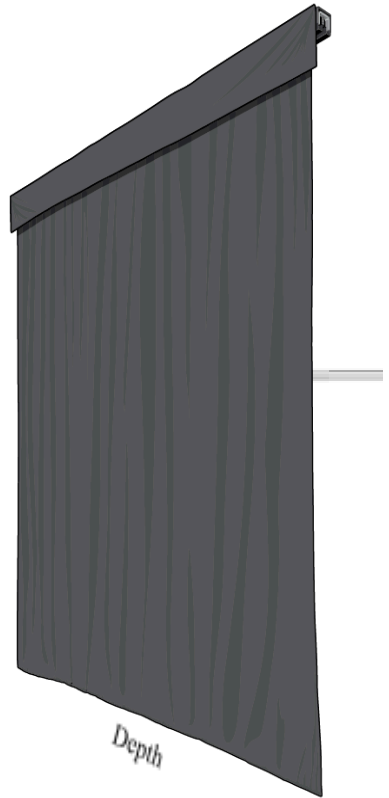

## Golf Room Curtains – Specifications

Listing Height	Actual Curtain Height	Optional Valence Height
129"	127"	10.5"
126"	124"	10.5"
123"	121"	10.5"
120"	118"	10.5"
117"	115"	10.5"
114"	112"	10.5"
111"	109"	10.5"
108"	106"	10.5"
105"	103"	10.5"
102"	100"	10.5"
99"	97"	10.5"
96"	94"	10.5"
93"	91"	10.5"
90"	88"	10.5"
87"	85"	10.5"
84"	82"	10.5"

Listing Depth	Actual Curtain Width	# of Tracks in Hardware Kit	# of Rollers in Hardware Kit	Optional Valence Depth
144"	158.4"	3	42	144"
96"	105.6"	2	28	96"
48"	52.8"	1	14	48"

Actual Curtain Height is shorter than Room Height to account for ceiling hardware.  
 Actual Curtain Width is larger than Listing Depth to achieve a natural draping effect.